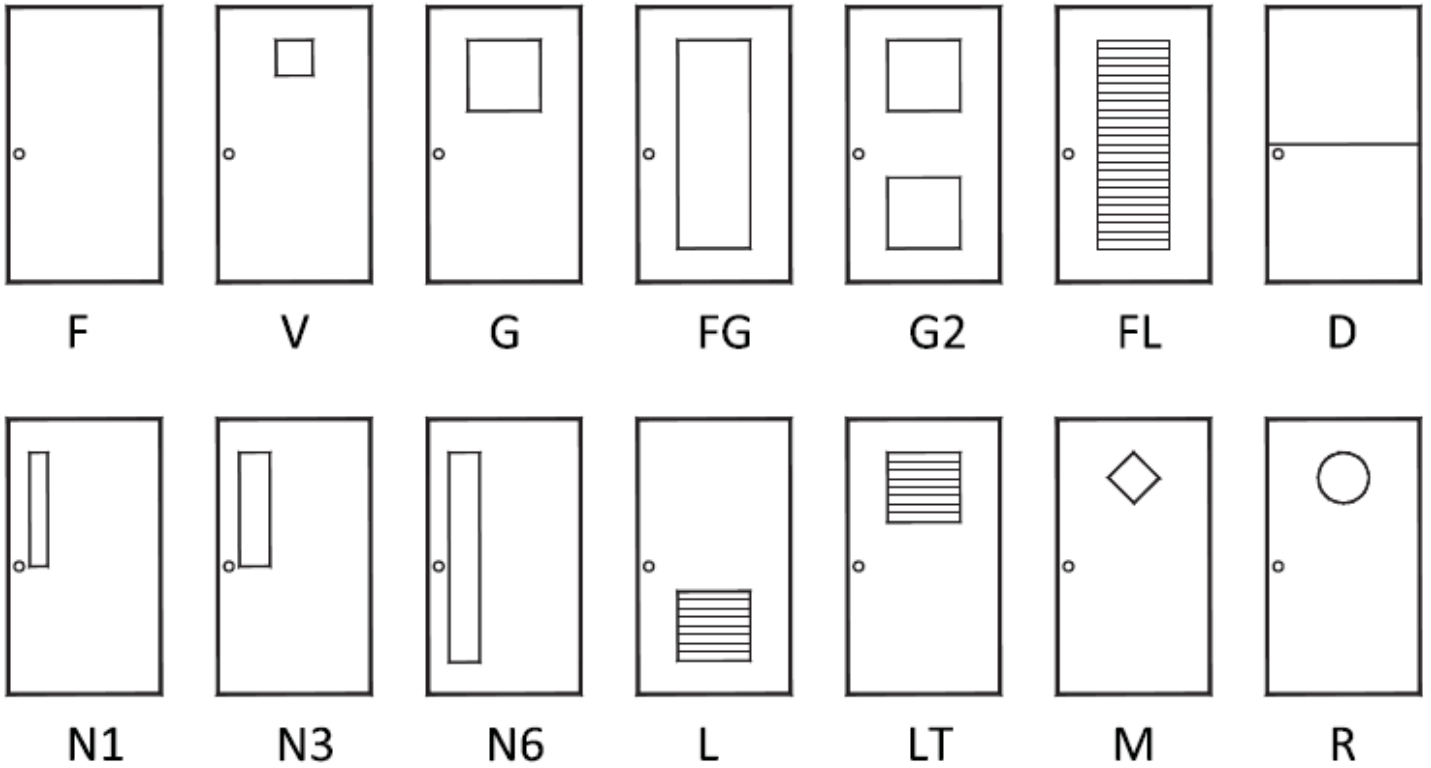

DOOR STYLES

NOMENCLATURE FOR DOOR STYLES

F	FLUSH	N6	5"x60" EXPOSED GLASS
V	VISION LITE	L	LOUVERED
G	HALF GLASS	LT	LOUVERED TOP
FG	FULL GLASS	M	DIAMOND LITE
G2	TWO EQUAL LITES	R	ROUND LITE
FL	FULL LOUVER		
D	DUTCH		
N1	3"x33" EXPOSED GLASS		
N3	5"x20" EXPOSED GLASS		